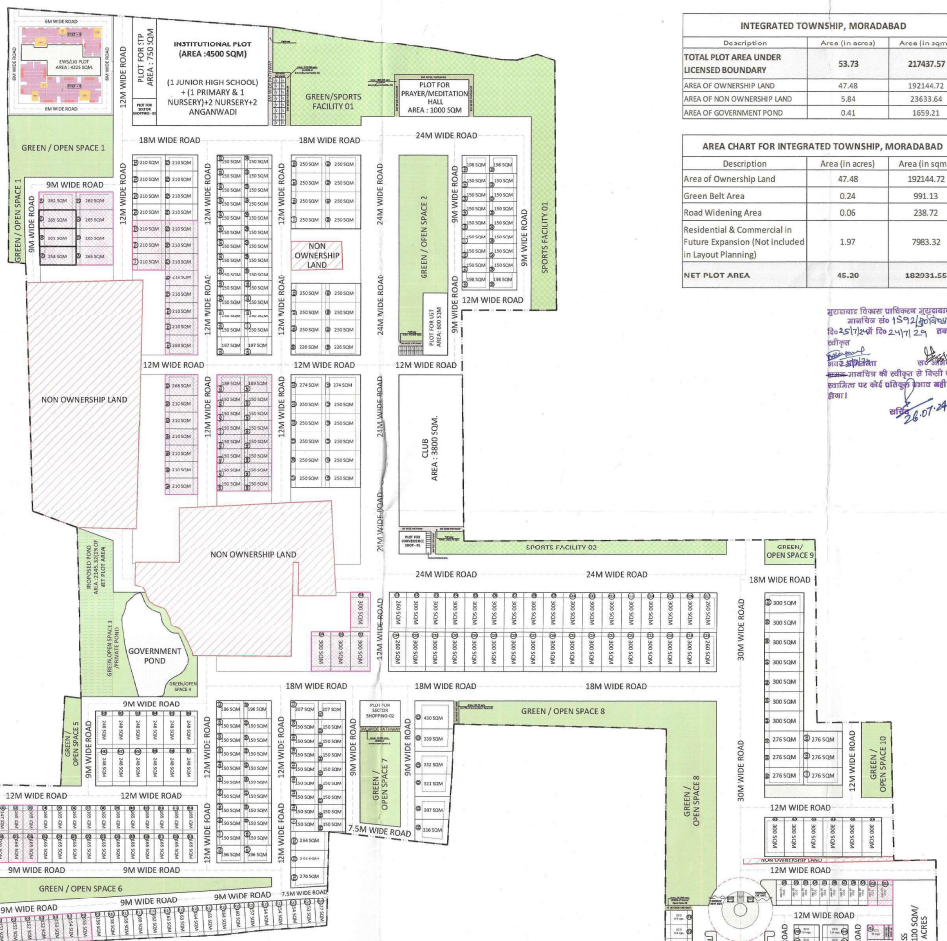

INTEGRATED TOWNSHIP LAYOUT PLAN- DETAILS OF MORTGAGED AREA

INTEGRATED TOWNSHIP, MORADABAD		
Description	Area (In acres)	Area (In sqm.)
TOTAL PLOT AREA UNDER LICENSED BOUNDARY	53.73	237437.57
AREA OF OWNERSHIP LAND	47.48	192144.72
AREA OF NON OWNERSHIP LAND	5.84	23634.64
AREA OF GOVERNMENT POND	0.41	1659.21

AREA CHART FOR INTEGRATED TOWNSHIP, MORADABAD		
Description	Area (In acres)	Area (In sqm.)
Area of Ownership Land	47.48	192144.72
Green Belt Area	0.24	991.13
Road Widening Area	0.05	238.72
Residential & Commercial in Future Expansion (Not included in Layout Planning)	1.97	7983.32
NET PLOT AREA	45.20	182931.65