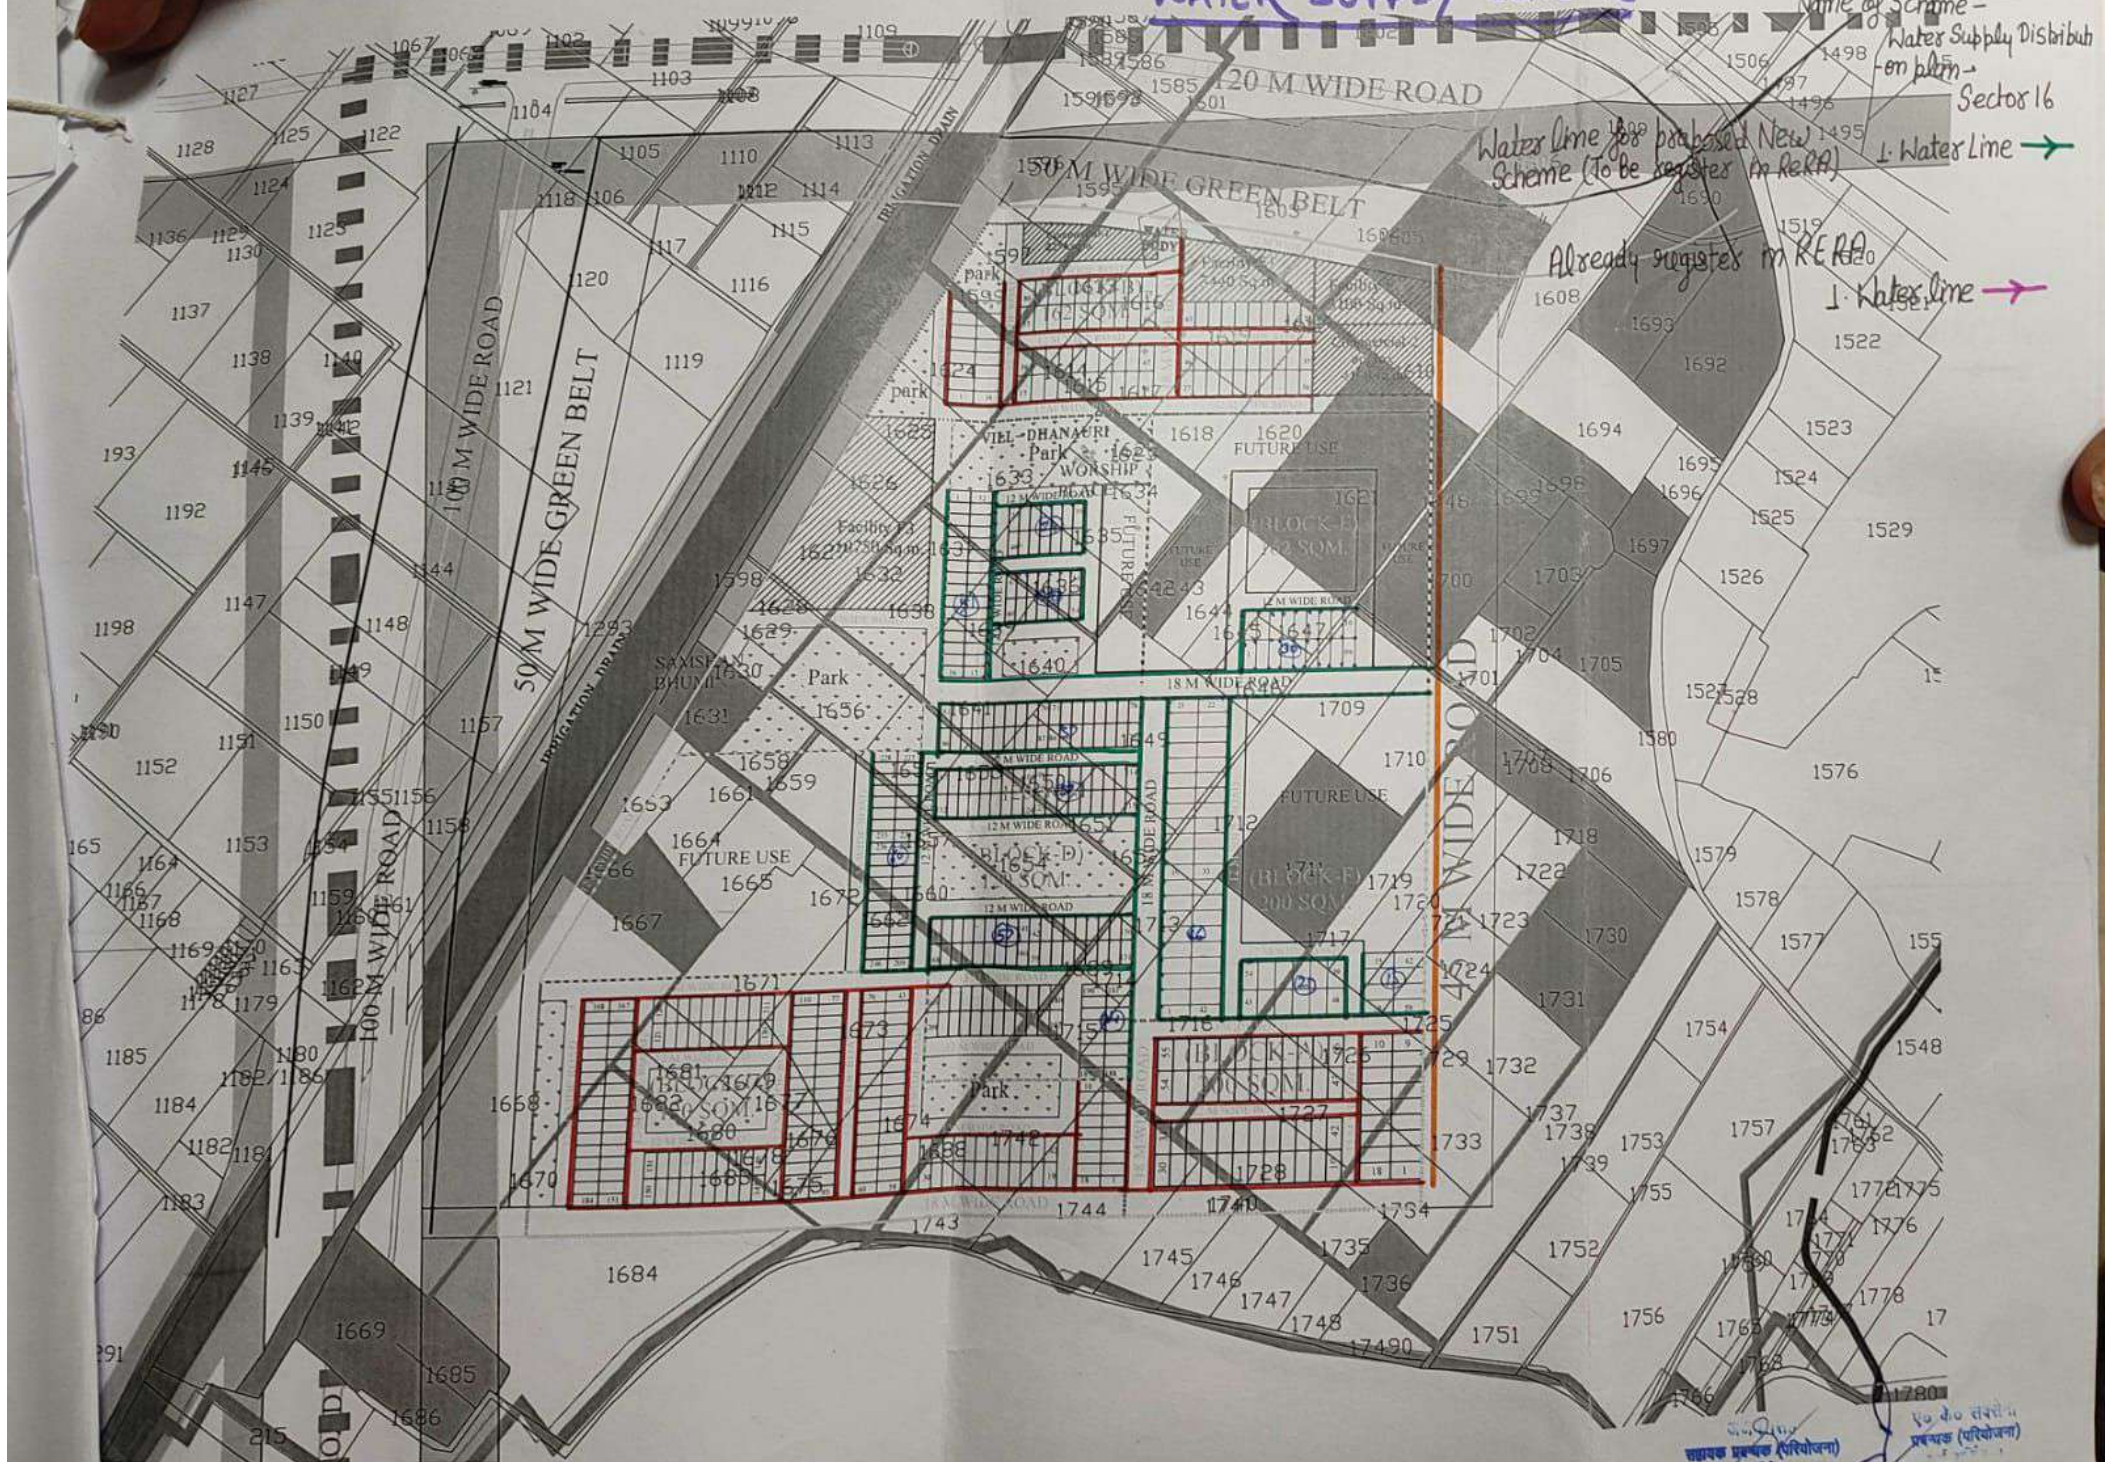

WATER SUPPLY SCHEME

Index
Name of Scheme -
Water Supply Distrib
on plan -
Sector 16
Water Line →

Water line for proposed New Scheme (To be registered in RE RA)

Already suggested in RE RA

Water Line →

Water Line →

प्राधिकृत अधिकारी (परियोजना)
प्राधिकृत अधिकारी (परियोजना)