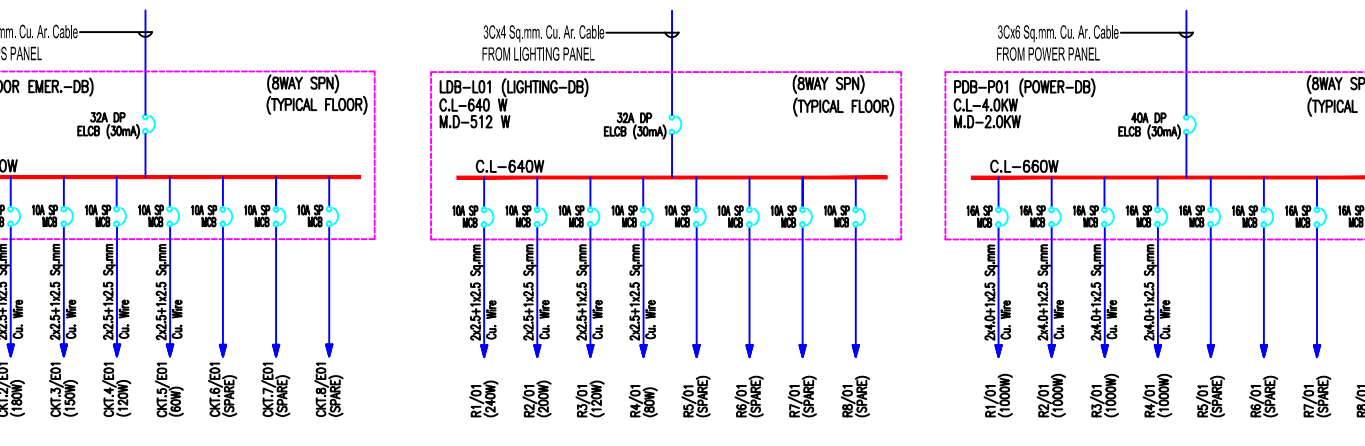

3RD FLOOR

NO. OF PRINTS	ISSUED TO	DATE
00		00/00/00

S.N.	DATE	DETAILS
REVISIONS		

PROJECT
ORIZZONTE COMMERCIAL PROJECT
PLOT NO. 22 SECTOR IT, KP-III
GREATER NOIDA

CLIENT

FACILITY PLANNER

STRUCTURAL CONSULTANT
Koncept Design Consortium PVT. LTD
STRUCTURAL ENGINEERS & PROJECT CONSULTANTS

STAGE
DESIGN DEVELOPMENT

DRAWING TITLE
**THIRD FLOOR PLAN
ELECTRICAL LAYOUT**

Drawn	Checked	Approved
PK	PARVEEN	TANUJ
Scale	Date	Rev. No.
1:150 @ A1	10.03.2015	RO

Drawing No. CTOC.SEPL.1481.EL.06