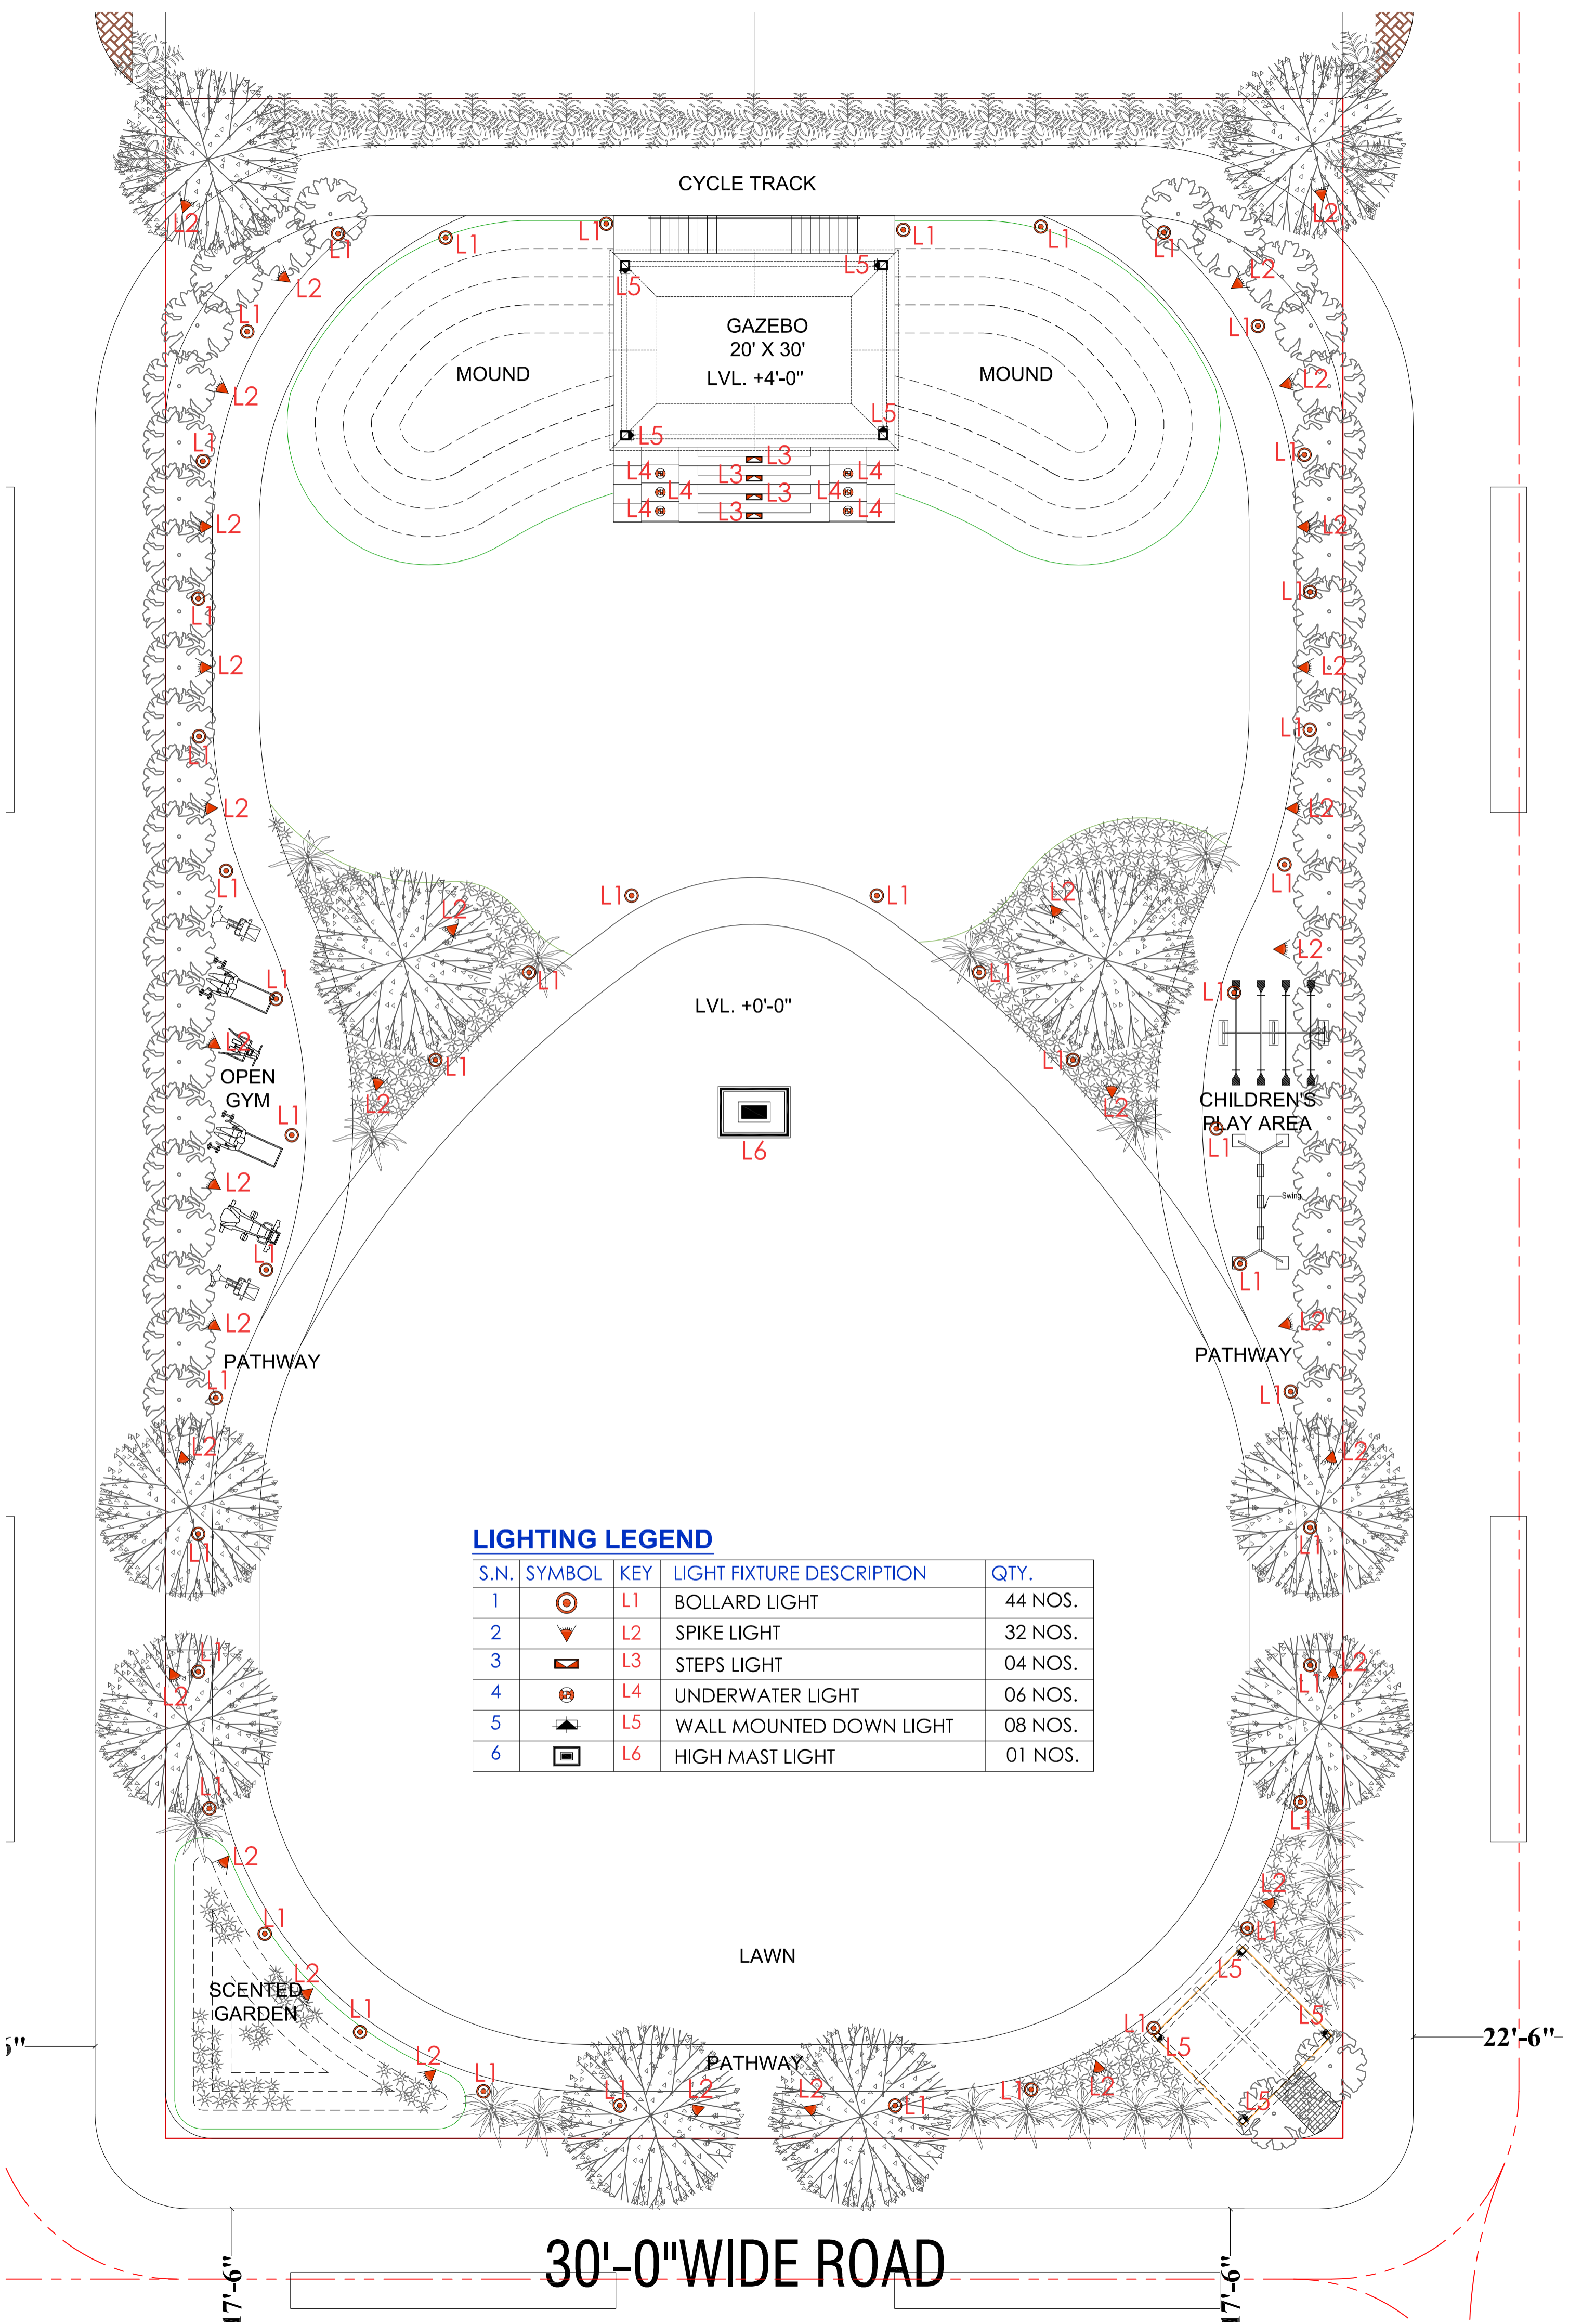

PATHWAY

PATHWAY

LAWN

SCENTED
GARDEN

PATHWAY

PERGOLA

22'-6"

22'-6"

17'-6"

30'-0" WIDE ROAD

17'-6"

CYCLE TRACK

GAZEBO
20' X 30'
LVL. +4'-0"

MOUND

MOUND

LVL. +0'-0"

17'-6"

17'-6"

22'-6"

REF. POINT

MOUND

GAZEBO
20' X 30'
LVL. +4'-0"

STEPS

MOUND

22'-6"

22'-6"

17'-6"

17'-6"