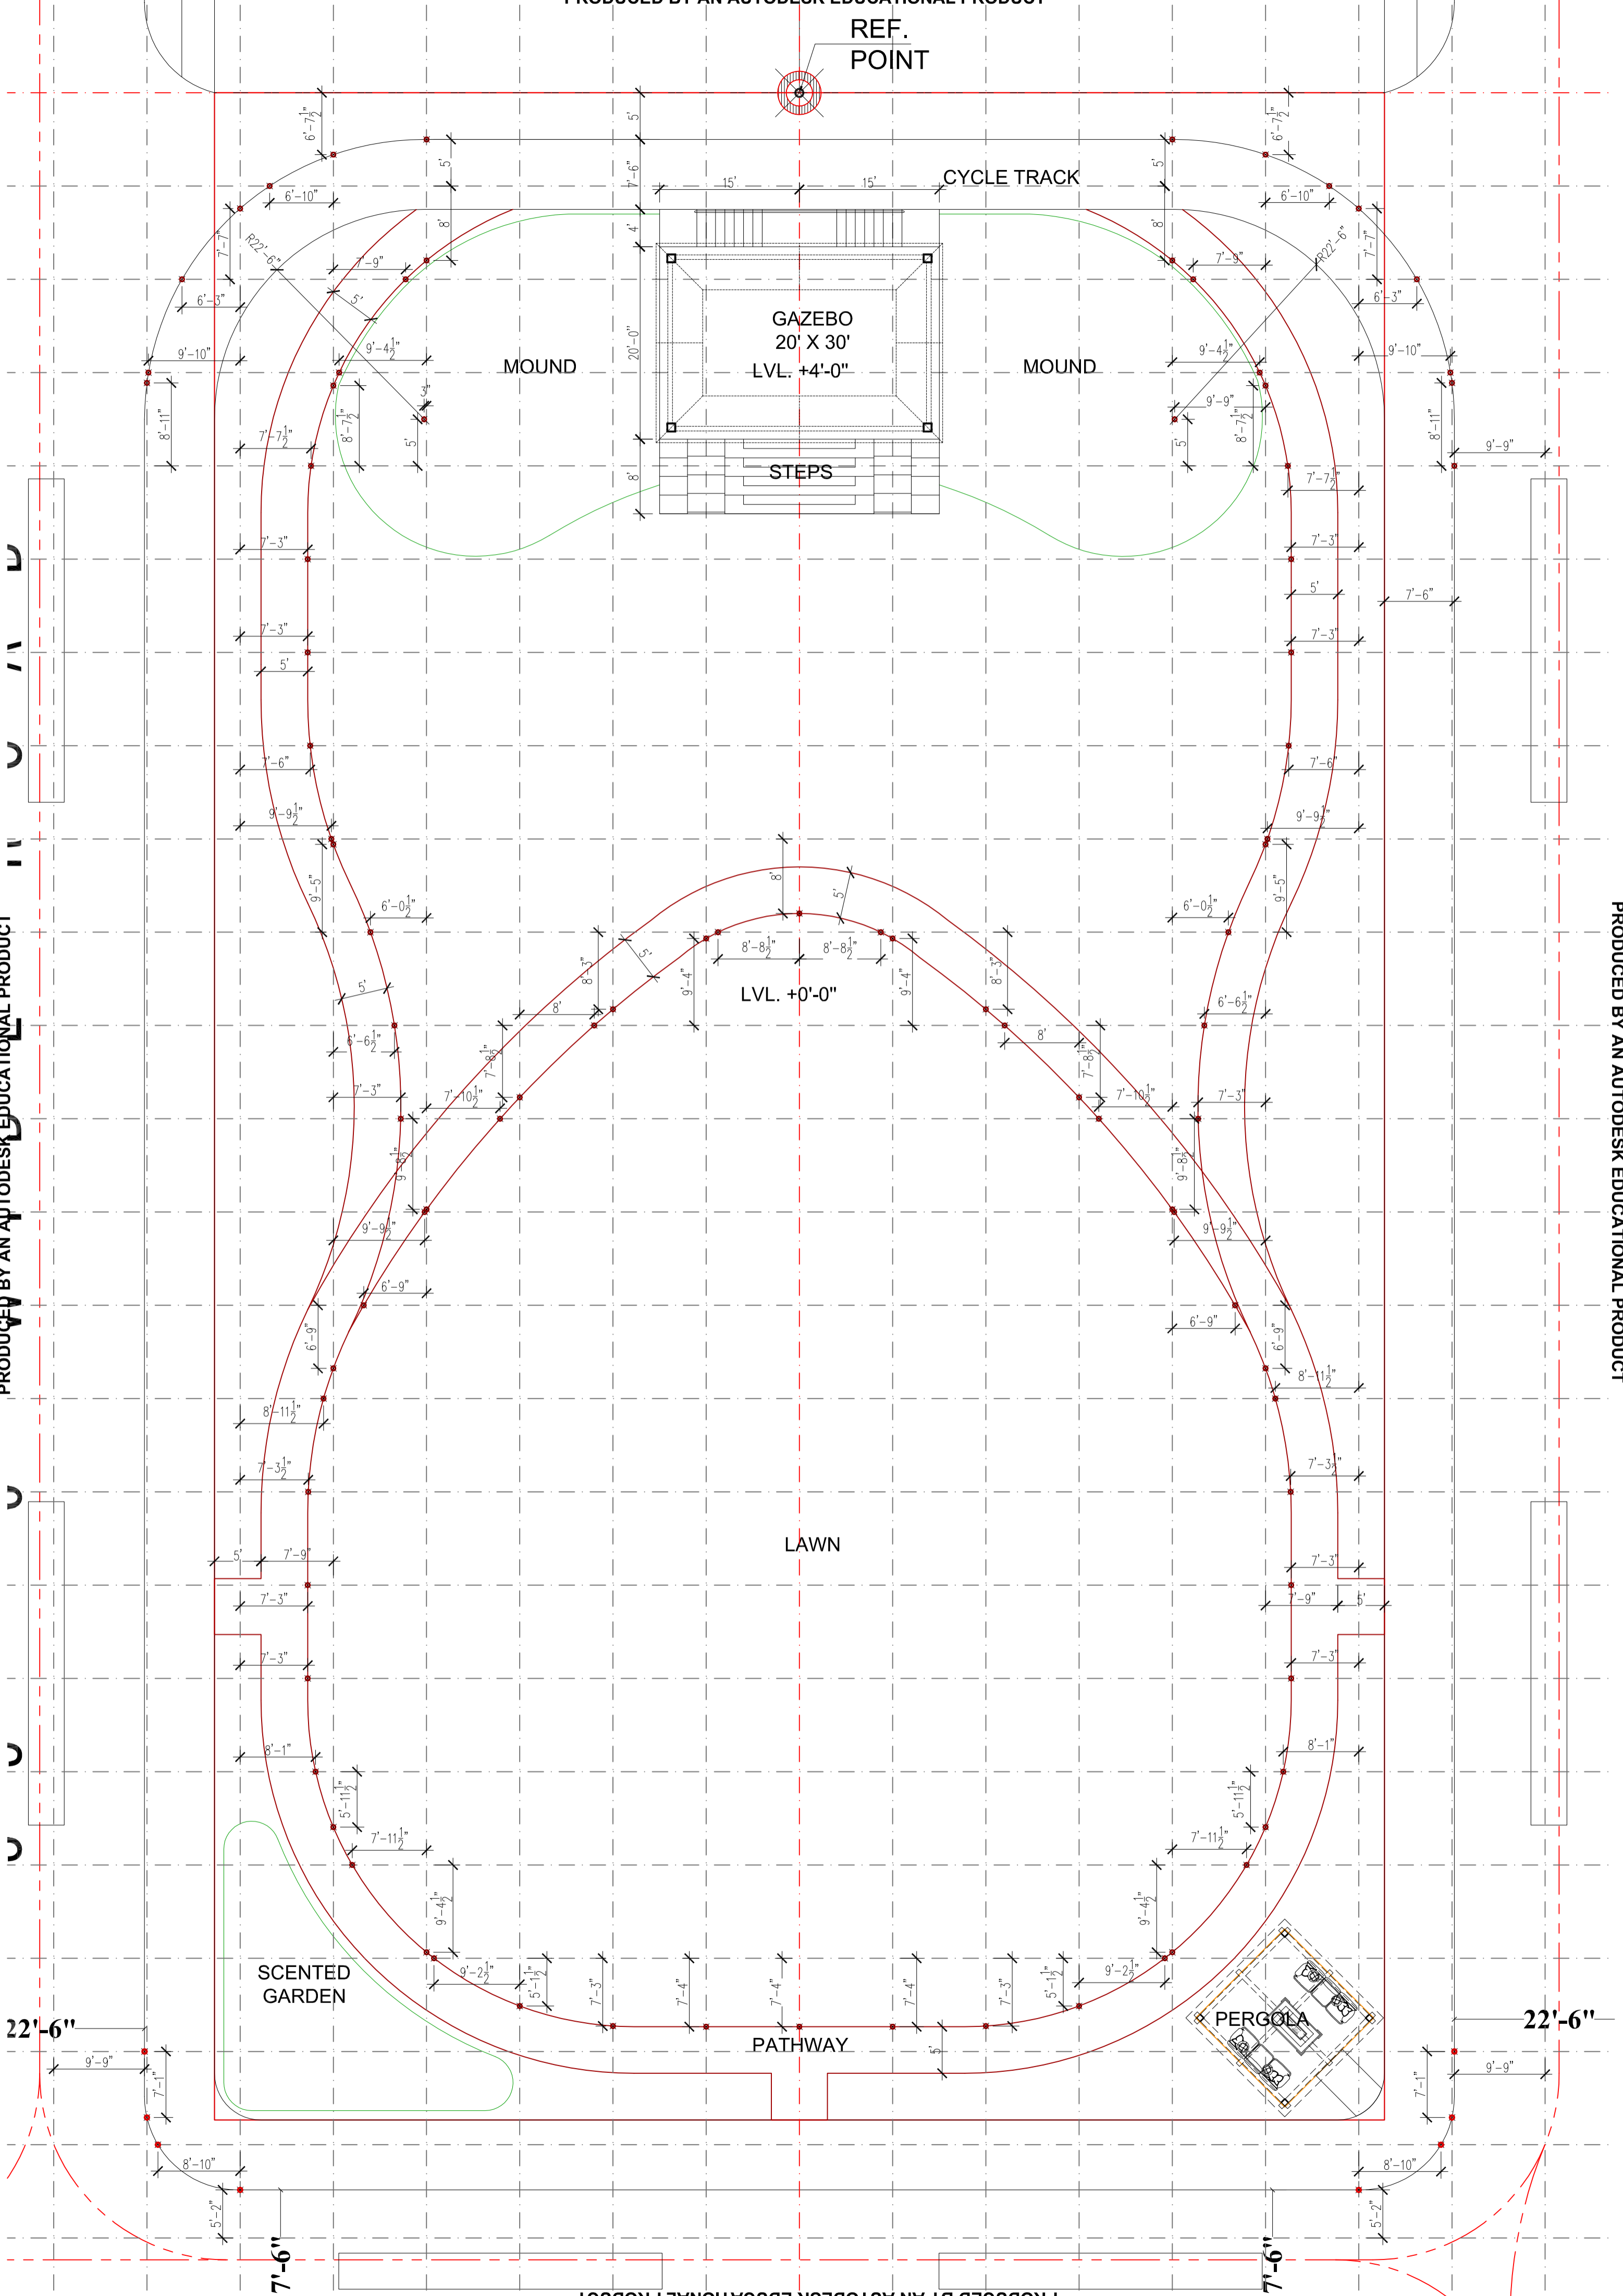

17'-6"

30'-0" WIDE ROAD

17'-6"

CYCLE TRACK

GAZEBO
20' X 30'
LVL. +4'-0"

MOUND

MOUND

LVL. +0'-0"

LIGHTING LEGEND

S.N.	SYMBOL	KEY	LIGHT FIXTURE DESCRIPTION	QTY.
1		L1	BOLLARD LIGHT	44 NOS.
2		L2	SPIKE LIGHT	32 NOS.
3		L3	STEPS LIGHT	04 NOS.
4		L4	UNDERWATER LIGHT	06 NOS.
5		L5	WALL MOUNTED DOWN LIGHT	08 NOS.
6		L6	HIGH MAST LIGHT	01 NOS.

17'-6"

17'-6"

22'-6"

REF. POINT

MOUND

GAZEBO
20' X 30'
LVL. +4'-0"

STEPS

MOUND

22'-6"

22'-6"

17'-6"

17'-6"