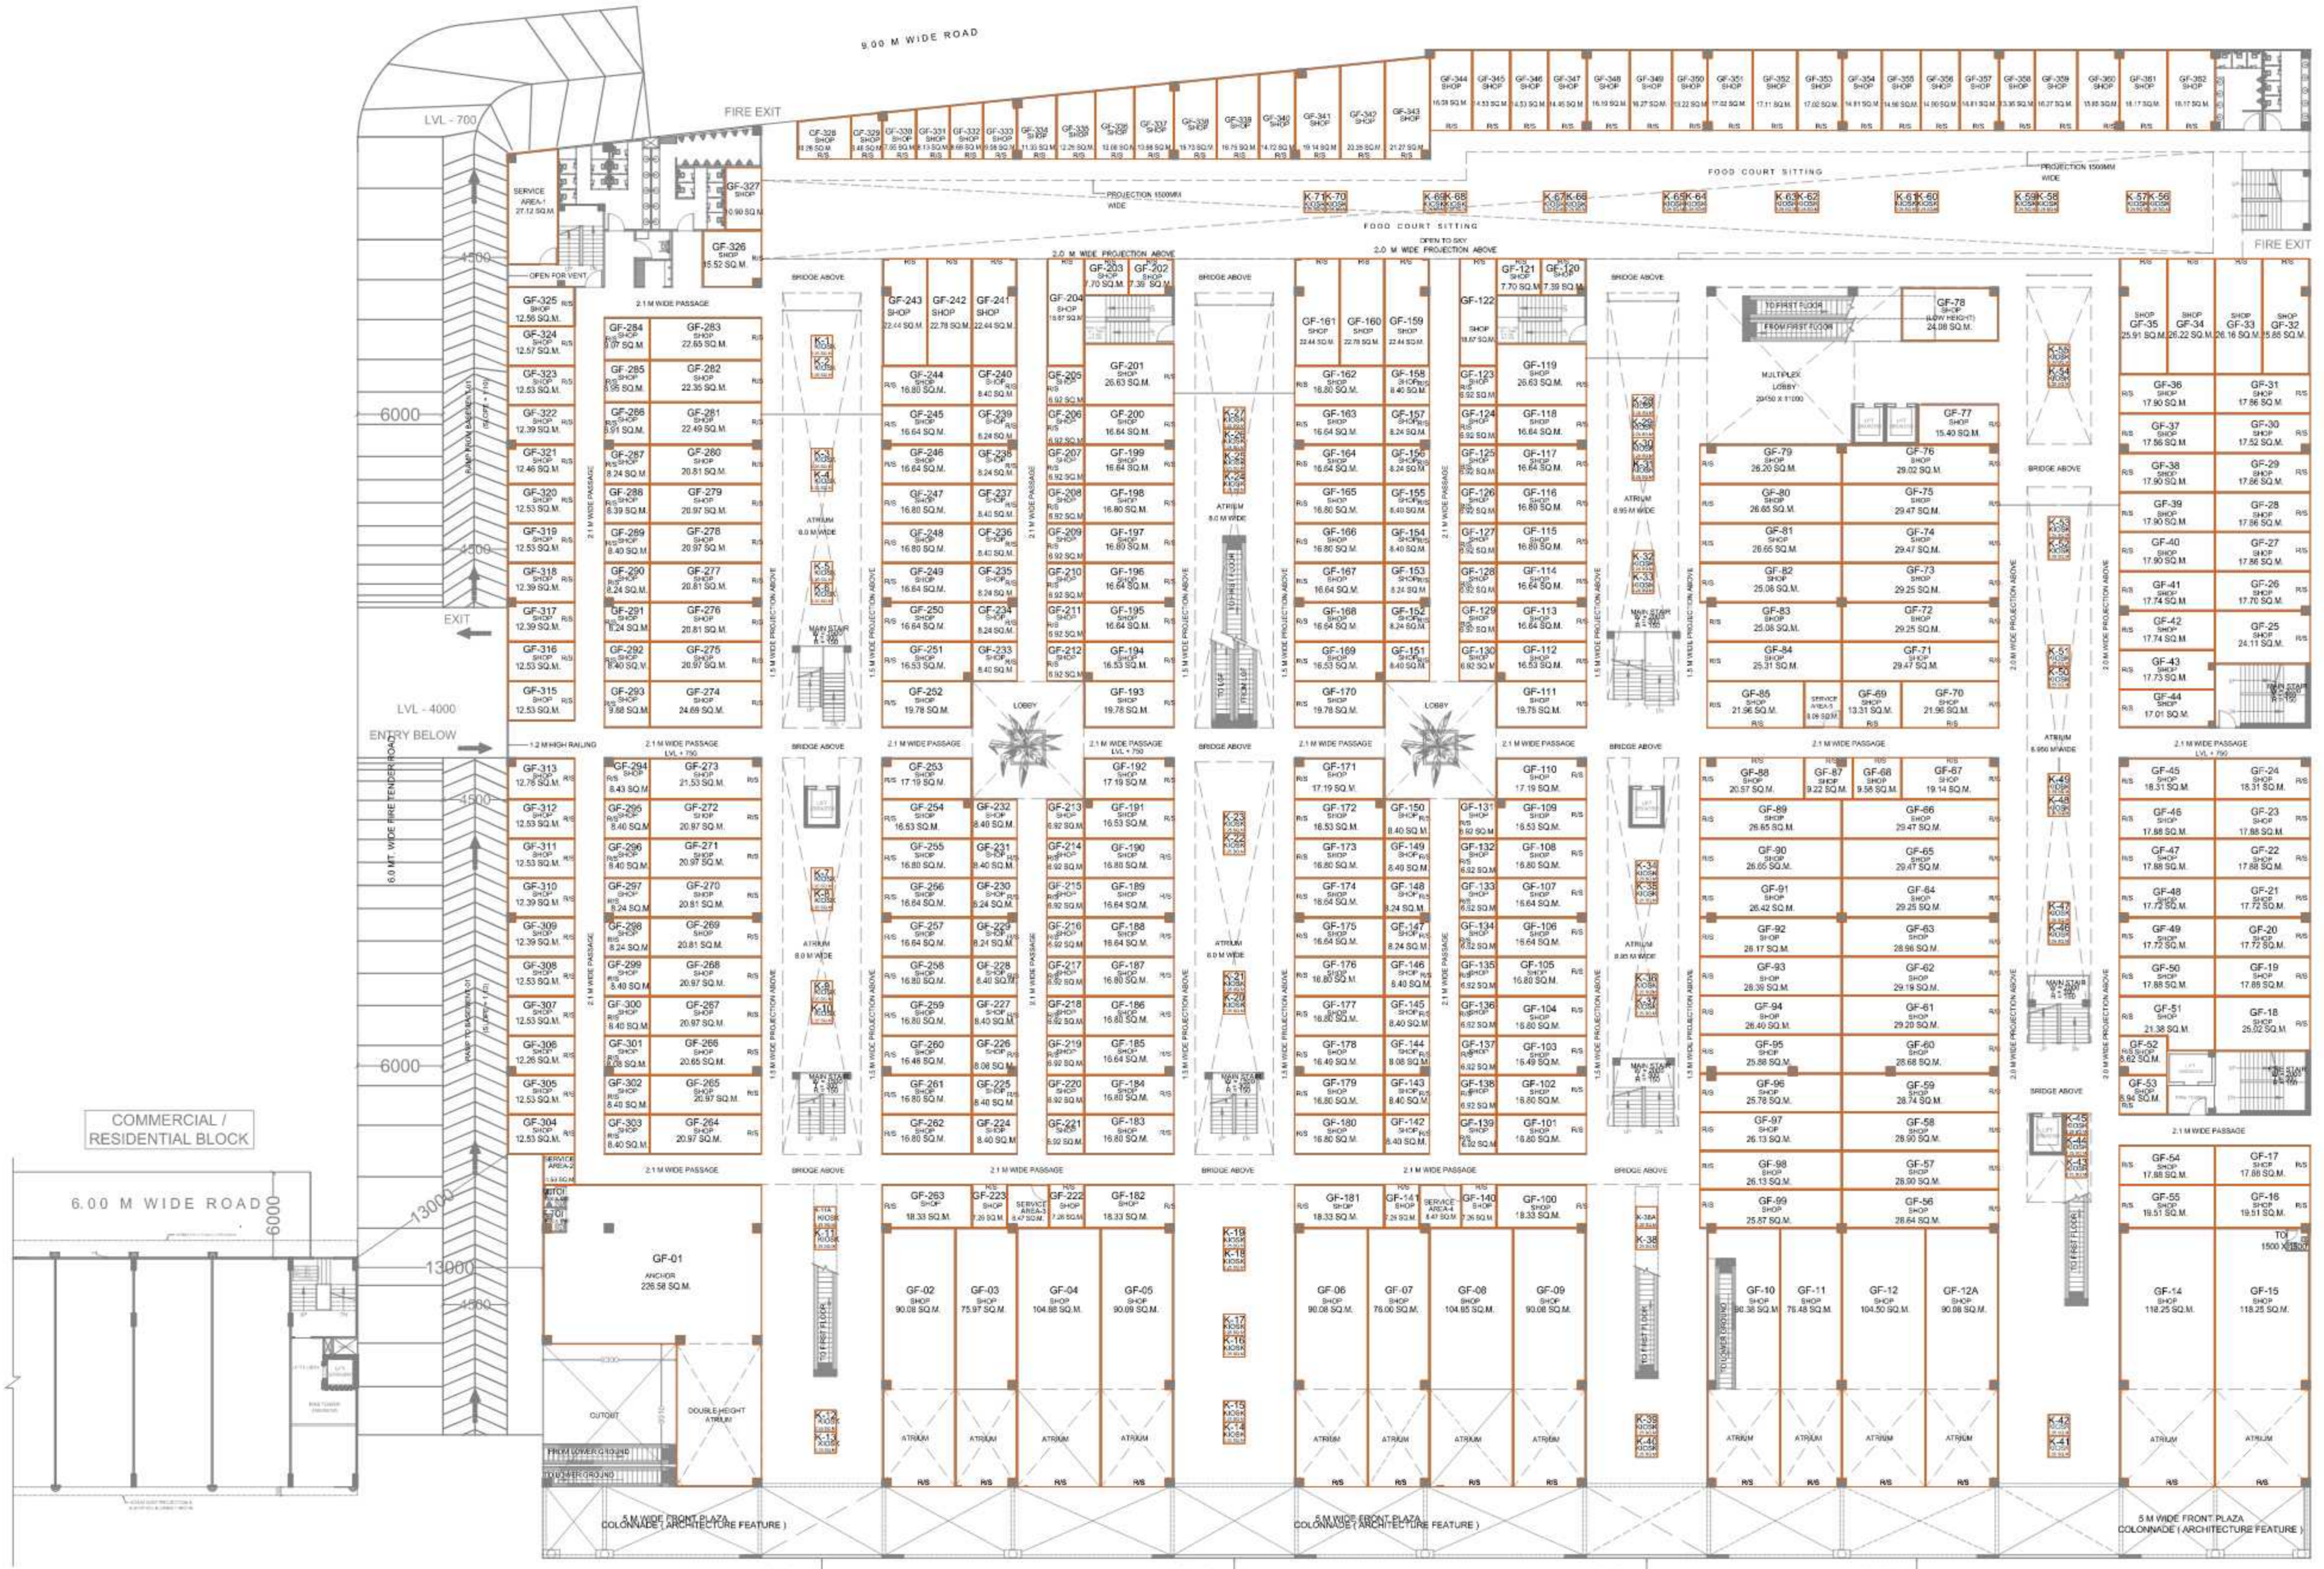

9th FLOOR PLANS
LVL + 33000

10th to 11th FLOOR PLANS
LVL + 36000 to LVL + 39000

12th FLOOR PLANS
LVL + 42000

TERRACE PLAN
LVL + 44950

LVL - 4500

BASEMENT FLOOR PLAN

FIRST FLOOR PLAN
LVL + 6750

FIRST FLOOR PLAN

**GROUND FLOOR PLAN
LVL + 300**

**FIRST FLOOR PLAN
LVL + 5800**

GROUND FLOOR PLAN