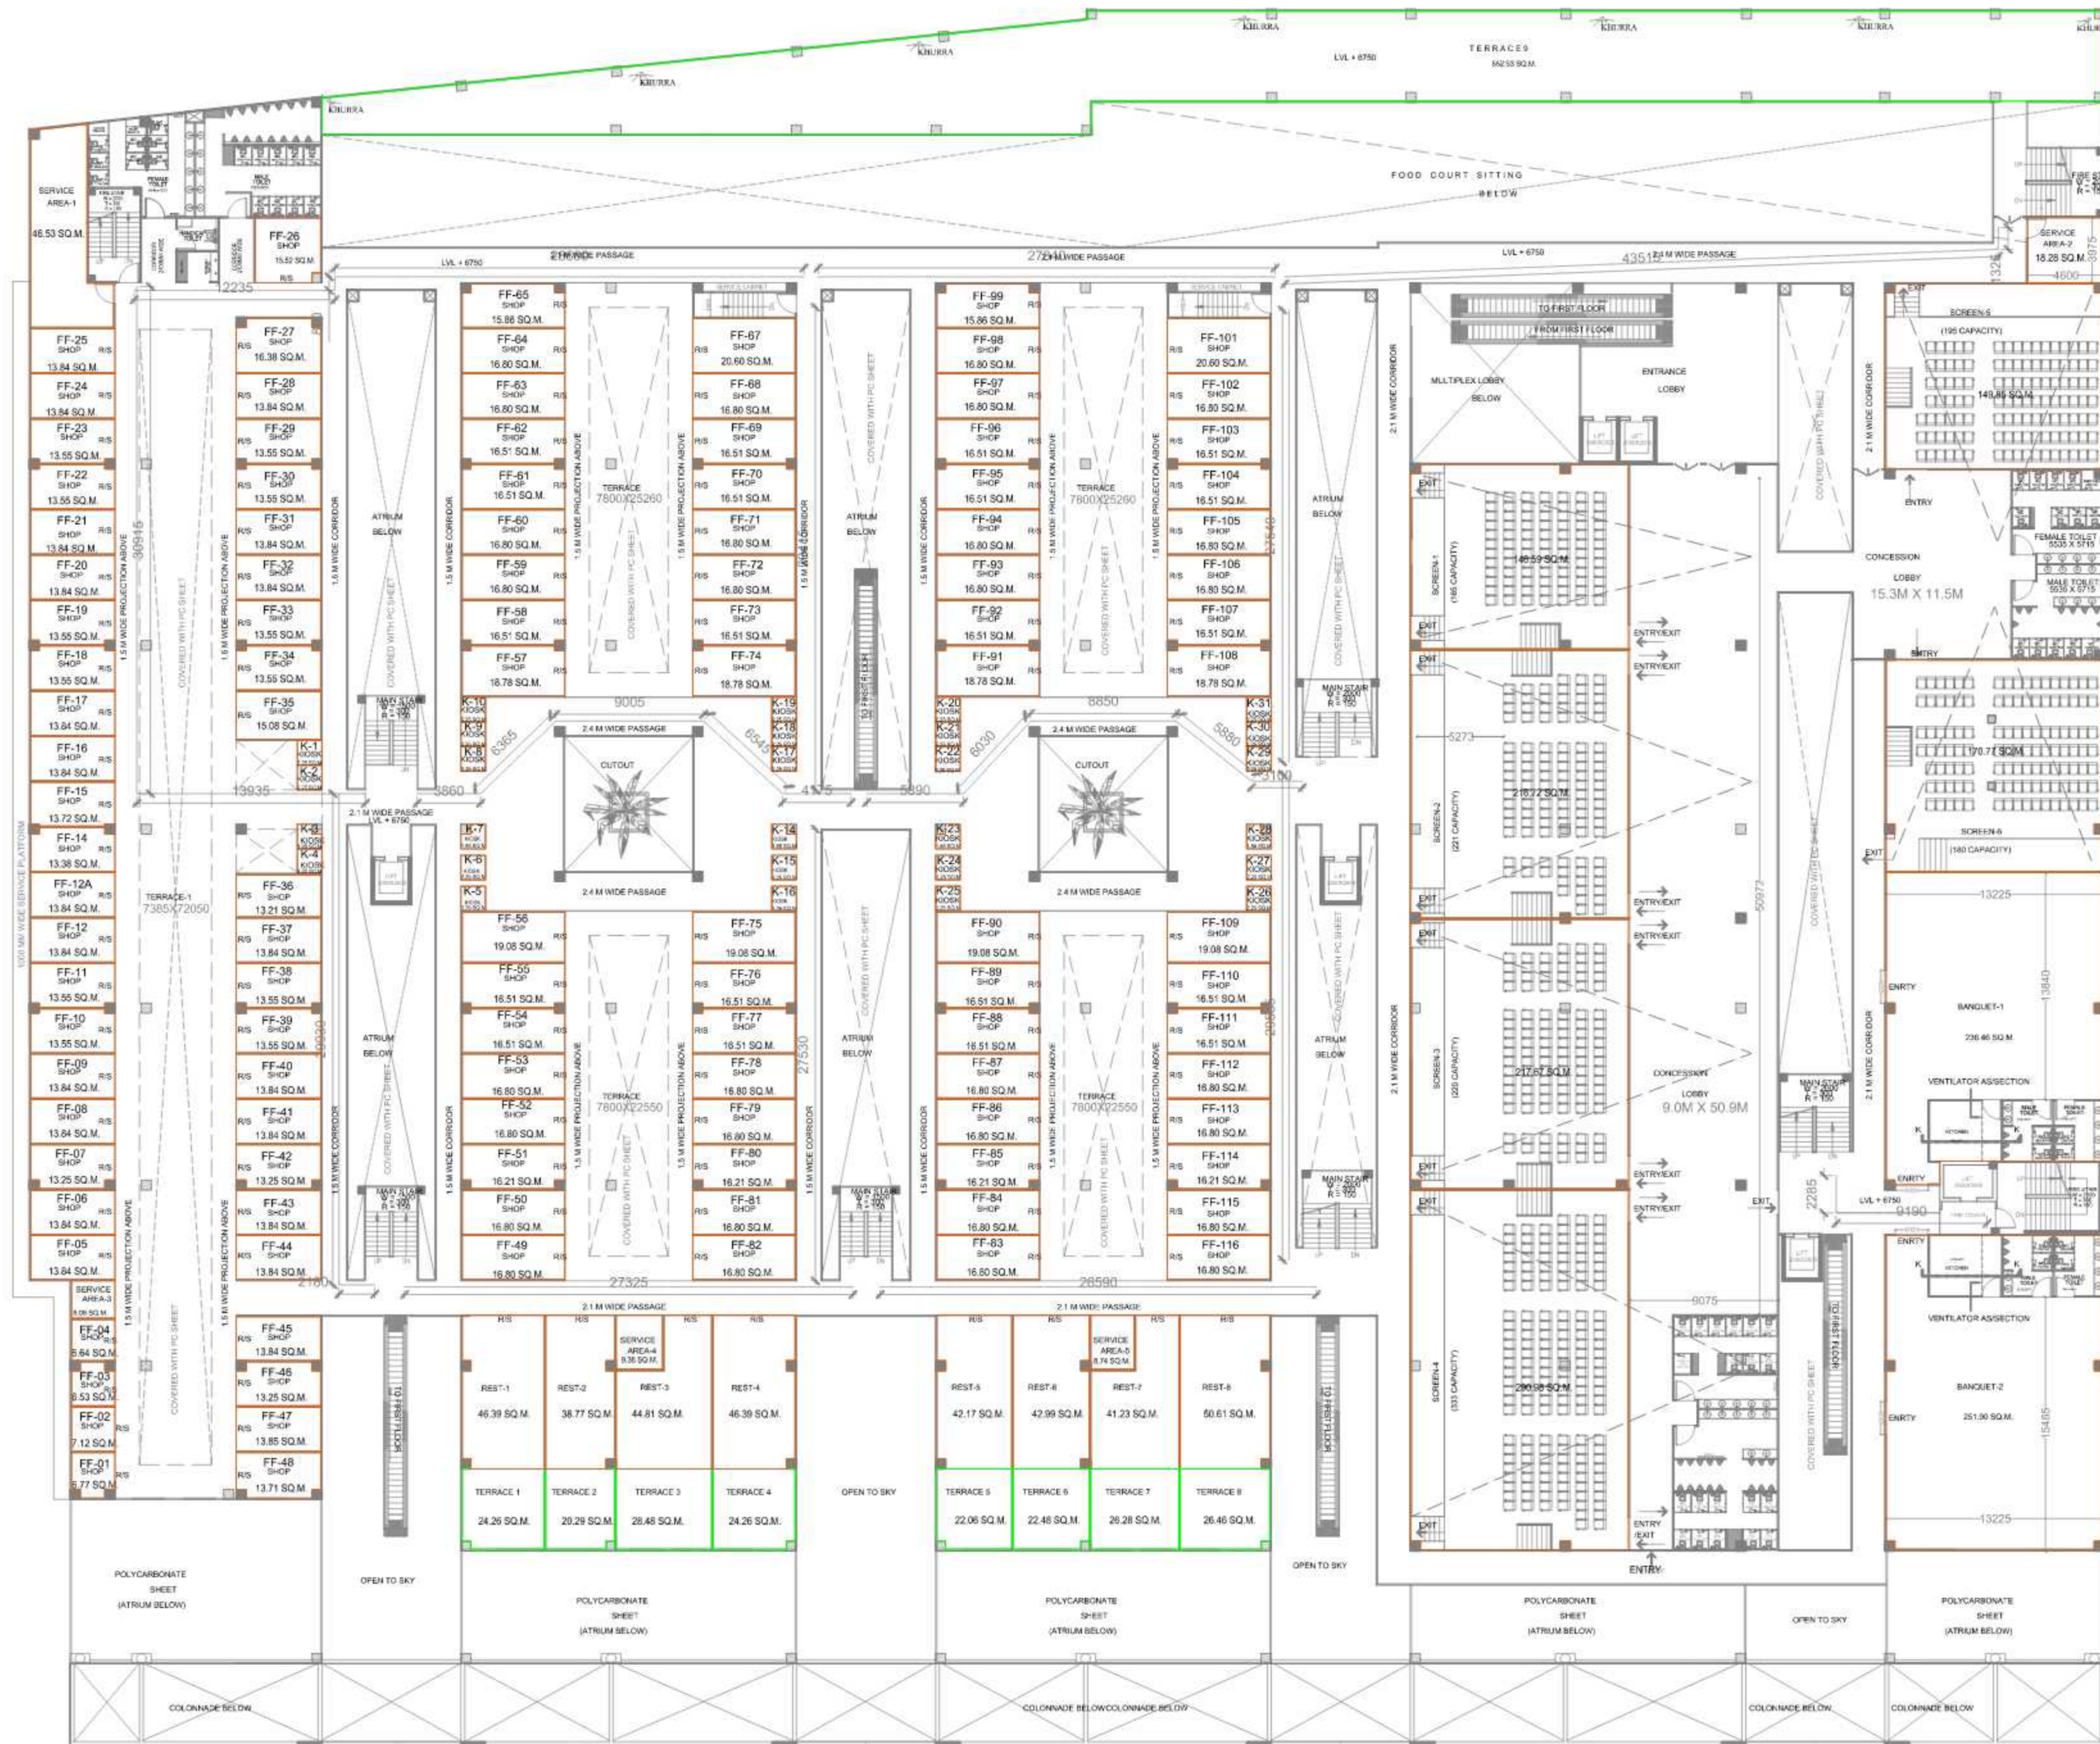

9th FLOOR PLANS
LVL + 33000

10th to 11th FLOOR PLANS
LVL + 36000 to LVL + 39000

12th FLOOR PLANS
LVL + 42000

TERRACE PLAN
LVL + 44950

LVL - 4500

BASEMENT FLOOR PLAN

FIRST FLOOR PLAN
LVL + 6750

FIRST FLOOR PLAN

**GROUND FLOOR PLAN
LVL + 300**

**FIRST FLOOR PLAN
LVL + 5800**

GROUND FLOOR PLAN