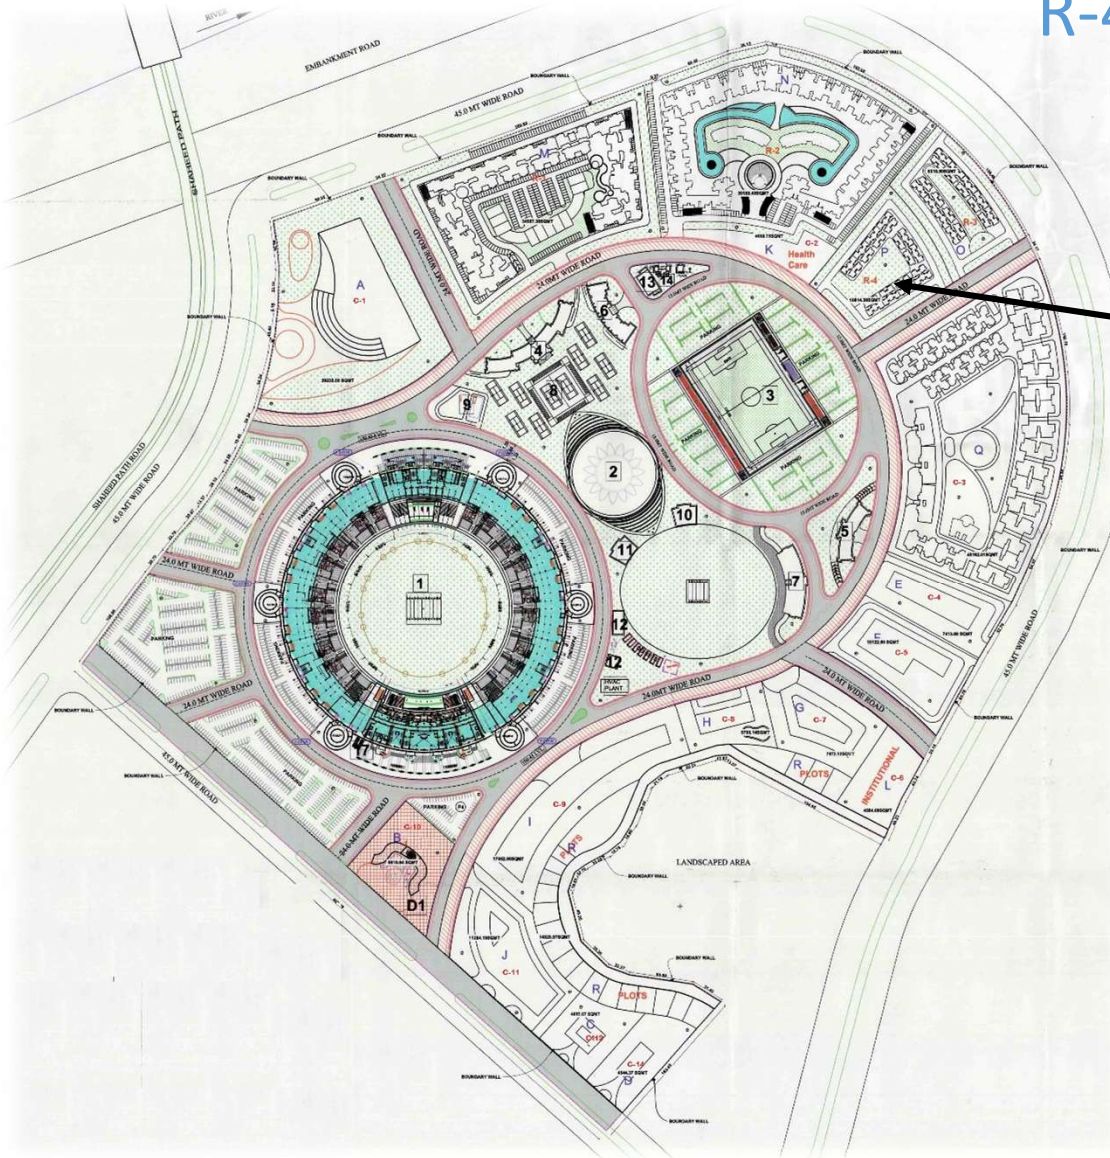

RESIDENCIAL BLOCK R-4

RESIDENCIAL BLOCK
R - 4

Area :- 10568.79sq.mt
Khasra No :- 397 (Part)
North :- Part of R2 & R3
South :- 24mtr Road
East :- 24mtr Road & Part of R-3
West :- 24mtr Road, R2(Part) & Health Center